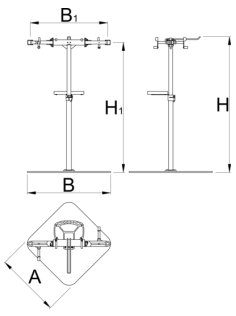

# Pro repair stand with double clamp, Master

1693CM

	H1 min	H1 max	L	B	A	H↑	
629507	985	1570	704	905	700	1680	59600

\* Ürünlerin resimleri semboliktir. Bütün boyutlar mm ve ağırlık gram cinsindedir.

## Spare parts

Replaceable rubber covers for clamp, round, 2 pcs set

QR Lever for 1693A, 1693B, 1693C, 1693R, 1693RP

Bushing for repair stands for 1693A, 1693B, 1693C, 1693R, 1693RP, 2pcs set