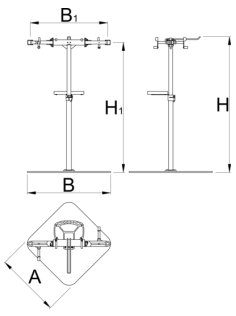

Pro repair stand with double clamp, Master

1693CM

	H1 min	H1 max	L	B	A	H↑	
629507	985	1570	704	905	700	1680	59600

* Ürünlerin resimleri semboliktir. Bütün boyutlar mm ve ağırlık gram cinsindedir.

Spare parts

Replaceable rubber covers for clamp, round, 2 pcs set

QR Lever for 1693A, 1693B, 1693C, 1693R, 1693RP

Bushing for repair stands for 1693A, 1693B, 1693C, 1693R, 1693RP, 2pcs set