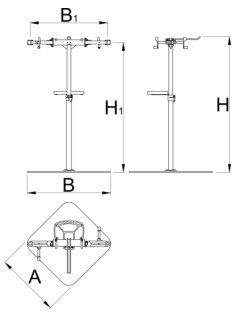

# Pro repair stand with double clamp, Master

1693CM

	H1 min	H1 max	L	B	A	H↑	
629507	985	1570	704	905	700	1680	59600

\* Images of products are symbolic. All dimensions are in mm, and weight is in grams. All listed dimensions may vary in tolerance.

## 스페어 파트

클램프용 교체 가능한 고무 커버, 원형, 2개 세트

QR Lever for 1693A, 1693B, 1693C, 1693R, 1693RP

Bushing for repair stands for 1693A, 1693B, 1693C, 1693R, 1693RP, 2pcs set