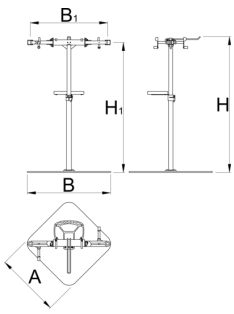

# Pro repair stand with double clamp, Master

1693CM

	H1 min	H1 max	L	B	A	H↑	
629507	985	1570	704	905	700	1680	59600

\* Images of products are symbolic. All dimensions are in mm, and weight in grams. All listed dimensions may vary in tolerance.

## 스페어 파트

 클램프용 교체 가능한 고무 커버, 원형, 2개 세트