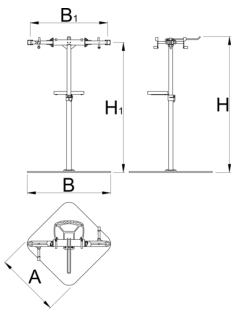

# Pro repair stand with double clamp, Master

1693CM

|  | H1 min | H1 max | L   | B   | A   | H↑   |  |
|--|--------|--------|-----|-----|-----|------|---|
| 629507   | 985    | 1570   | 704 | 905 | 700 | 1680 | 59600   |

\* Images of products are symbolic. All dimensions are in mm, and weight in grams. All listed dimensions may vary in tolerance.

## Spare parts

 Replaceable rubber covers for clamp, round, 2 pcs set