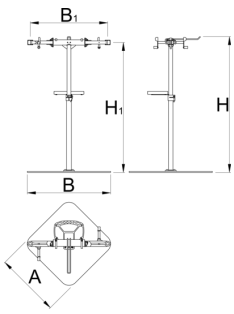

# Pro repair stand with double clamp, Master

1693CM

	H1 min	H1 max	L	B	A	H↑	
629507	985	1570	704	905	700	1680	59600

\* Images of products are symbolic. All dimensions are in mm, and weight in grams. All listed dimensions may vary in tolerance.

## Spare parts

 Replaceable rubber covers for clamp, round, 2 pcs set