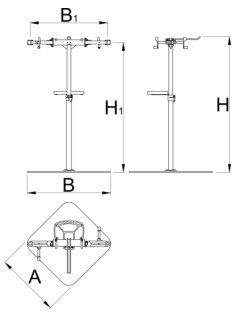

Pro repair stand with double clamp, Master

1693CM

	H1 min	H1 max	L	B	A	H↑	
629507	985	1570	704	905	700	1680	59600

* Images of products are symbolic. All dimensions are in mm, and weight is in grams. All listed dimensions may vary in tolerance.

配件

Replaceable rubber covers for clamp, round, 2 pcs set

QR Lever for 1693A, 1693B, 1693C, 1693R, 1693RP

Bushing for repair stands for 1693A, 1693B, 1693C, 1693R, 1693RP, 2pcs set