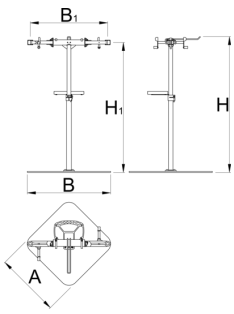

# Pro repair stand with double clamp, Master

1693CM

	H1 min	H1 max	L	B	A	H↑	
629507	985	1570	704	905	700	1680	59600

\* Images of products are symbolic. All dimensions are in mm, and weight in grams. All listed dimensions may vary in tolerance.

## 配件

 Replaceable rubber covers for clamp, round, 2 pcs set