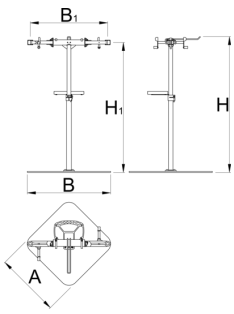

# Pro repair stand with double clamp, Master

1693CM

	H1 min	H1 max	L	B	A	H↑	
629507	985	1570	704	905	700	1680	59600

\* Images of products are symbolic. All dimensions are in mm, and weight in grams. All listed dimensions may vary in tolerance.

## 配件

Replaceable rubber covers for clamp, round, 2 pcs set