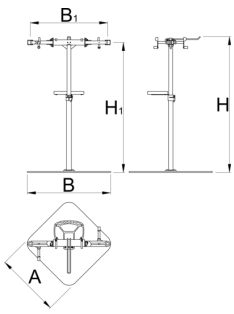

Pro repair stand with double clamp, Master

1693CM

	H1 min	H1 max	L	B	A	H↑	
629507	985	1570	704	905	700	1680	59600

* Images of products are symbolic. All dimensions are in mm, and weight in grams. All listed dimensions may vary in tolerance.

配件

Replaceable rubber covers for clamp, round, 2 pcs set