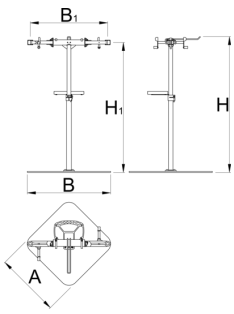

Pro repair stand with double clamp, Master

1693CM

	H1 min	H1 max	L	B	A	H↑	
629507	985	1570	704	905	700	1680	59600

* Images of products are symbolic. All dimensions are in mm, and weight in grams. All listed dimensions may vary in tolerance.

Spare parts

 Replaceable rubber covers for clamp, round, 2 pcs set