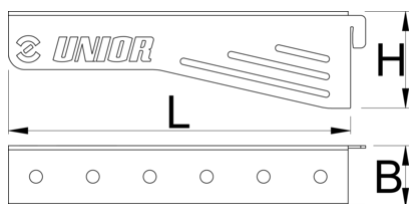

# Holder for screwdrivers

h.3002.SCR

## Описание товара

- For faster and better quality repairs on your engines, the screwdriver holder is the right choice for you. Quickly accessible, up-to-date and clearly arranged, this holder will allow you to have a faster and more organised working environment. Its easy mounting on the toolbox also gives you portability no matter where you are.
- usable with tool box 3800
- easy hanging on the tool box (left and right)
- 6 screwdrivers storage places
- quick and easy access to T-wrenches

629513

340

\* Изображения продуктов носят демонстрационный характер. Все размеры указаны в миллиметрах, вес в граммах.

Использование (картинки)