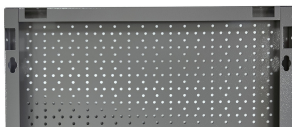

Display panel

996B

Product features

- The backs are made of high-quality Premium Plus sheet materials, ensuring long-lasting use.
- They include Euroloch perforations to which users can easily attach hooks and other holders.
- The holders are fixed with M6 screws.
- They are designed for hanging hand tools on hooks of different lengths.

* Obrázky sú symbolické. Všetky rozmery sú v mm, hmotnosť je v g. Všetky udané rozmery sa môžu líšiť v rámci tolerancie.

Usage (pictures)

Accessories

Háčik, 10ks sada

Dvojitý hák, 10ks sada

Držiak na AKU skrutkovač