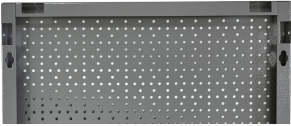

Display panel

996B

Product attributen

- The backs are made of high-quality Premium Plus sheet materials, ensuring long-lasting use.
- They include Euroloch perforations to which users can easily attach hooks and other holders.
- The holders are fixed with M6 screws.
- They are designed for hanging hand tools on hooks of different lengths.

	L	B	H	
629427	500	20	1000	3760

* Afbeeldingen van producten zijn symbolisch. Alle afmetingen zijn in mm en gewicht in gram. Alle vermelde afmetingen kunnen variëren in tolerantie.

Gebruik (Afbeeldingen)