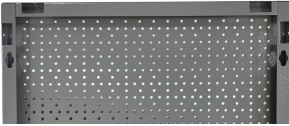

Usage (pictures)

Accessories

Кука, 10 парчиња

Двојна кука

Држач за АКУ одвртувачи

Држач за чекани

Држач со игла

Држач за клешти

Држач за одвртувачи