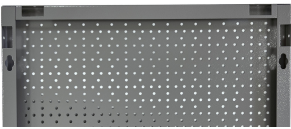

Display panel

996B

제품 특징

- The backs are made of high-quality Premium Plus sheet materials, ensuring long-lasting use.
- They include Euroloch perforations to which users can easily attach hooks and other holders.
- The holders are fixed with M6 screws.
- They are designed for hanging hand tools on hooks of different lengths.

Barcode	L	B	H	Weight
629427	500	20	1000	3760

* Images of products are symbolic. All dimensions are in mm, and weight in grams. All listed dimensions may vary in tolerance.

사용법 (사진)

액세서리

후크, 10개 세트

더블 후크, 10개 세트

Display panel