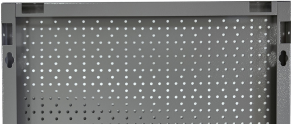

Display panel

996B

제품 특징

- The backs are made of high-quality Premium Plus sheet materials, ensuring long-lasting use.
- They include Euroloch perforations to which users can easily attach hooks and other holders.
- The holders are fixed with M6 screws.
- They are designed for hanging hand tools on hooks of different lengths.

Barcode	L	B	H	Weight
629427	500	20	1000	3760

* Images of products are symbolic. All dimensions are in mm, and weight in grams. All listed dimensions may vary in tolerance.

사용법 (사진)

액세서리

후크, 10개 세트

더블 후크, 10개 세트

Display panel