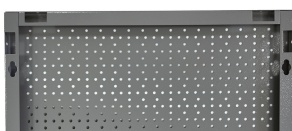

Accessories

Kukice, 10 kom

Dvostruka kukica, 10 kom

Nosač aku bušilice

Nosač čekića

Nosač s iglom

Nosač kliješta, 10 kom

Nosač izvijača

Nosač tableta