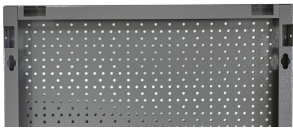

Utilisation (pictures)

Accessories