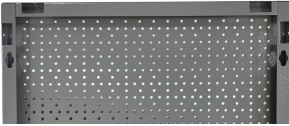

Utilisation (pictures)

Accessories