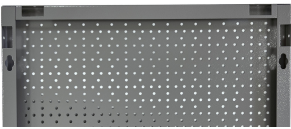

Utilisation (pictures)

Accessories

Crochets, jeu de 10 pièces

Crochet double, jeu de 10 pièces

Support pour visseuse sans fil

Support pour marteau

Crochets, jeu de 10 pièces

Support pour pinces, jeu de 10 pièces

Support tournevis