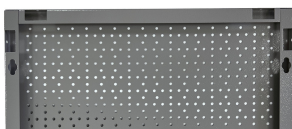

Display panel

996B

Atributi proizvoda

- The backs are made of high-quality Premium Plus sheet materials, ensuring long-lasting use.
- They include Euroloch perforations to which users can easily attach hooks and other holders.
- The holders are fixed with M6 screws.
- They are designed for hanging hand tools on hooks of different lengths.

* Slike proizvoda su simbolične. Sve dimenzije su u mm, masa je u g.

Upotreba (pictures)

Accessories

Kukica

Dvostruka kukica

Odvijač za držanje baterije

Nosač kladiva

Držáč sa iglom