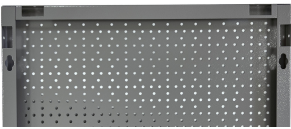

Display panel

996B

Product attributen

- The backs are made of high-quality Premium Plus sheet materials, ensuring long-lasting use.
- They include Euroloch perforations to which users can easily attach hooks and other holders.
- The holders are fixed with M6 screws.
- They are designed for hanging hand tools on hooks of different lengths.

	L	B	H	
629427	500	20	1000	3760

* Afbeeldingen van producten zijn symbolisch. Alle afmetingen zijn in mm, en het gewicht in grammen. Alle vermelde afmetingen kunnen variëren in tolerantie.

Gebruik (Afbeeldingen)