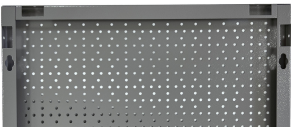

Gebruik (Afbeeldingen)

Accessoires