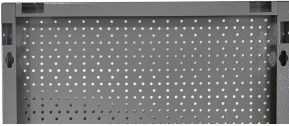

Gebruik (Afbeeldingen)

Accessoires