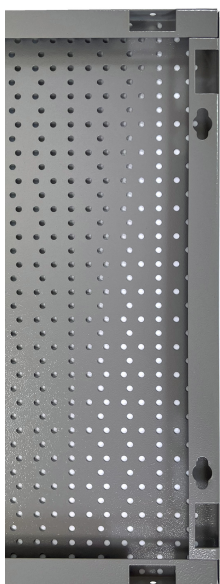

# Display panel

996A

## Product features

- The backs are made of high-quality Premium Plus sheet materials, ensuring long-lasting use.
- They include Euroloch perforations to which users can easily attach hooks and other holders.
- The holders are fixed with M6 screws.
- They are designed for hanging hand tools on hooks of different lengths.
- designed for wall mounting

\* Obrázky sú symbolické. Všetky rozmery sú v mm, hmotnosť je v g. Všetky udané rozmery sa môžu líšiť v rámci tolerancie.

Usage (pictures)