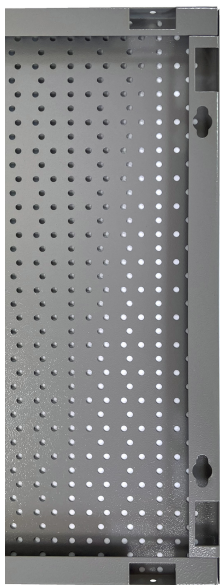

# Display panel

996A

## Описание товара

- The backs are made of high-quality Premium Plus sheet materials, ensuring long-lasting use.
- They include Euroloch perforations to which users can easily attach hooks and other holders.
- The holders are fixed with M6 screws.
- They are designed for hanging hand tools on hooks of different lengths.
- designed for wall mounting

\* Изображения продуктов носят демонстрационный характер. Все размеры указаны в миллиметрах, вес в граммах.

Использование (картинки)