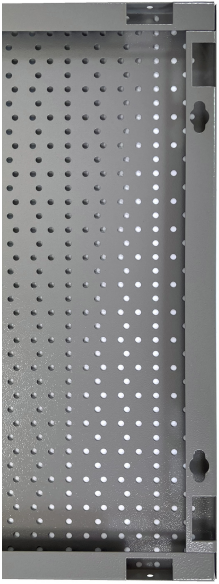

Display panel

996A

Product attributen

- The backs are made of high-quality Premium Plus sheet materials, ensuring long-lasting use.
- They include Euroloch perforations to which users can easily attach hooks and other holders.
- The holders are fixed with M6 screws.
- They are designed for hanging hand tools on hooks of different lengths.
- designed for wall mounting

* Afbeeldingen van producten zijn symbolisch. Alle afmetingen zijn in mm en gewicht in gram. Alle vermelde afmetingen kunnen variëren in tolerantie.

Gebruik (Afbeeldingen)

Accessoires

Hakenset, 10 stuks

Dubbele hakenset, 10 stuks

Display panel