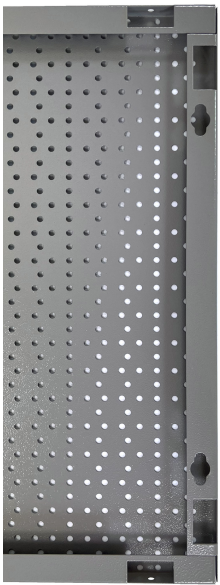

Display panel

996A

Product attributen

- The backs are made of high-quality Premium Plus sheet materials, ensuring long-lasting use.
- They include Euroloch perforations to which users can easily attach hooks and other holders.
- The holders are fixed with M6 screws.
- They are designed for hanging hand tools on hooks of different lengths.
- designed for wall mounting

* Afbeeldingen van producten zijn symbolisch. Alle afmetingen zijn in mm en gewicht in gram. Alle vermelde afmetingen kunnen variëren in tolerantie.

Gebruik (Afbeeldingen)

Accessoires

Hakenset, 10 stuks

Dubbele hakenset, 10 stuks

Display panel