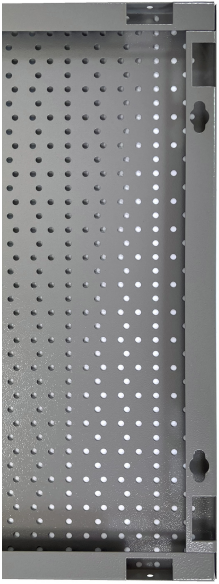

Accessoires