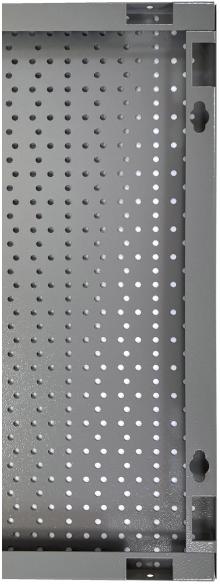

Display panel

996A

제품 특징

- The backs are made of high-quality Premium Plus sheet materials, ensuring long-lasting use.
- They include Euroloch perforations to which users can easily attach hooks and other holders.
- The holders are fixed with M6 screws.
- They are designed for hanging hand tools on hooks of different lengths.
- designed for wall mounting

* Images of products are symbolic. All dimensions are in mm, and weight is in grams. All listed dimensions may vary in tolerance.

사용법 (사진)

액세서리

후크, 10개 세트

더블 후크, 10개 세트

무선 드라이버용 홀더

해머용 홀더

핀이 있는 홀더, 10개 세트