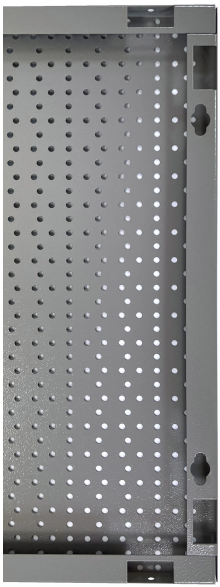

# Display panel

996A

## Attributi del prodotto

- The backs are made of high-quality Premium Plus sheet materials, ensuring long-lasting use.
- They include Euroloch perforations to which users can easily attach hooks and other holders.
- The holders are fixed with M6 screws.
- They are designed for hanging hand tools on hooks of different lengths.
- designed for wall mounting

\* Le immagini dei prodotti sono puramente simboliche. Tutte le dimensioni sono in mm, peso in grammi.

Utilizzo (pictures)