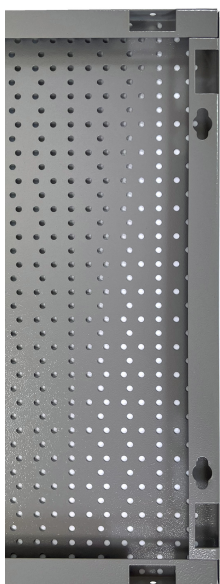

# Display panel

996A

## Atributi proizvoda

- The backs are made of high-quality Premium Plus sheet materials, ensuring long-lasting use.
- They include Euroloch perforations to which users can easily attach hooks and other holders.
- The holders are fixed with M6 screws.
- They are designed for hanging hand tools on hooks of different lengths.
- designed for wall mounting

\* Slike proizvoda su simbolične. Sve dimenzije su u mm, masa je u g.

upotreba (pictures)