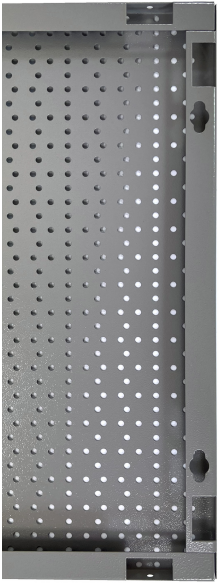

Display panel

996A

Description produit

- The backs are made of high-quality Premium Plus sheet materials, ensuring long-lasting use.
- They include Euroloch perforations to which users can easily attach hooks and other holders.
- The holders are fixed with M6 screws.
- They are designed for hanging hand tools on hooks of different lengths.
- designed for wall mounting

* Les images des produits ne sont pas contractuelles. Toutes les dimensions sont en mm, les poids en grammes.

Utilisation (pictures)

Accessories

Crochets

Crochet double

Support pour visseuse

Support pour marteau