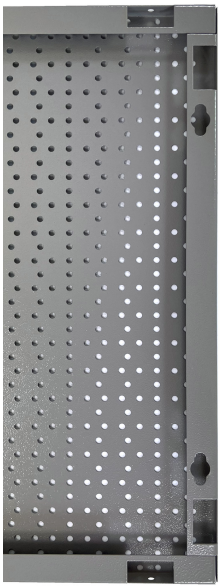

Display panel

996A

Description produit

- The backs are made of high-quality Premium Plus sheet materials, ensuring long-lasting use.
- They include Euroloch perforations to which users can easily attach hooks and other holders.
- The holders are fixed with M6 screws.
- They are designed for hanging hand tools on hooks of different lengths.
- designed for wall mounting

* Les images des produits ne sont pas contractuelles. Toutes les dimensions sont en mm, les poids en grammes.

Utilisation (pictures)

Accessories

Crochets

Crochet double

Support pour visseuse

Support pour marteau