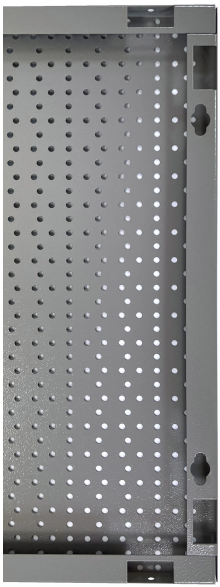

Accessories

Crochets, jeu de 10 pièces

Crochet double, jeu de 10 pièces

Support pour visseuse sans fil

Support pour marteau

Crochets, jeu de 10 pièces

Support pour pinces, jeu de 10 pièces

Support tournevis

Support tablette tactile

Support pour clés