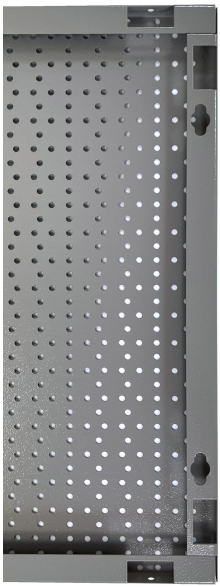

Display panel

996A

Description produit

- The backs are made of high-quality Premium Plus sheet materials, ensuring long-lasting use.
- They include Euroloch perforations to which users can easily attach hooks and other holders.
- The holders are fixed with M6 screws.
- They are designed for hanging hand tools on hooks of different lengths.
- designed for wall mounting

* Les images des produits ne sont pas contractuelles. Toutes les dimensions sont en mm, les poids en grammes.

Utilisation (pictures)

Accessories

Crochets, jeu de 10 pièces

Crochet double, jeu de 10 pièces

Display panel