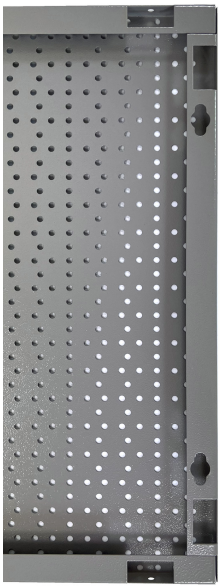

Display panel

996A

Características del producto

- The backs are made of high-quality Premium Plus sheet materials, ensuring long-lasting use.
- They include Euroloch perforations to which users can easily attach hooks and other holders.
- The holders are fixed with M6 screws.
- They are designed for hanging hand tools on hooks of different lengths.
- designed for wall mounting

* Las imágenes de los productos son simbólicas. Todas las dimensiones son en mm, peso en gramos.

Empleo (imágenes)

Accesorios

Ganchos

Doble gancho

Soporte para destornillador AKU

Soporte para martillos

Titular con pin