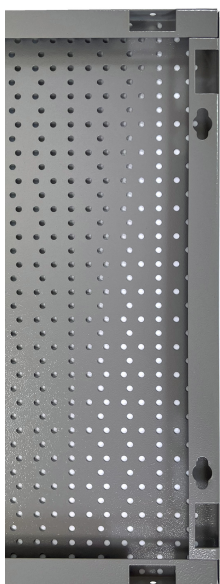

# Display panel

996A

## Atributi proizvoda

- The backs are made of high-quality Premium Plus sheet materials, ensuring long-lasting use.
- They include Euroloch perforations to which users can easily attach hooks and other holders.
- The holders are fixed with M6 screws.
- They are designed for hanging hand tools on hooks of different lengths.
- designed for wall mounting

\* Slike proizvoda su simbolične. Sve dimenzije su u mm, masa je u g.

Upotreba (pictures)