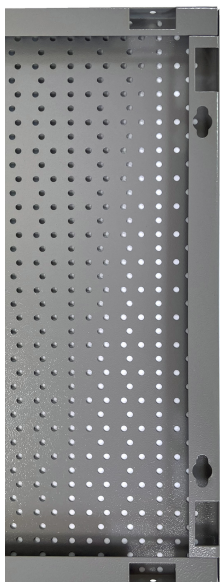

Акcesoари

Куки за стелаж , 10бр.комплект

Двойна закачалка,10бр. комплект

Поставка за акумулаторна отвертка

Държач за чукове

Държач с щифт

Държач за клещи

Държач за отвертки

Поставка за лаптоп

Държач за ключове