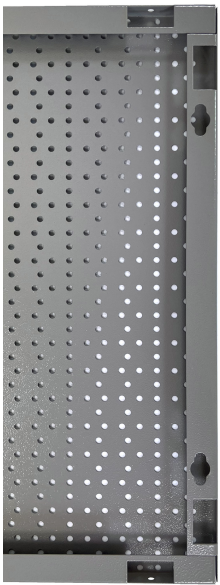

Display panel

996A

Product attributen

- The backs are made of high-quality Premium Plus sheet materials, ensuring long-lasting use.
- They include Euroloch perforations to which users can easily attach hooks and other holders.
- The holders are fixed with M6 screws.
- They are designed for hanging hand tools on hooks of different lengths.
- designed for wall mounting

* Afbeeldingen van producten zijn symbolisch. Alle afmetingen zijn in mm, en het gewicht in grammen. Alle vermelde afmetingen kunnen variëren in tolerantie.

Gebruik (Afbeeldingen)

Accessoires

Hakenset, 10 stuks