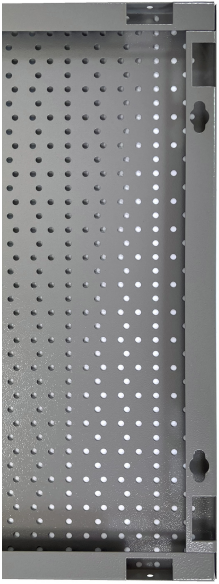

Display panel

996A

Product attributen

- The backs are made of high-quality Premium Plus sheet materials, ensuring long-lasting use.
- They include Euroloch perforations to which users can easily attach hooks and other holders.
- The holders are fixed with M6 screws.
- They are designed for hanging hand tools on hooks of different lengths.
- designed for wall mounting

* Afbeeldingen van producten zijn symbolisch. Alle afmetingen zijn in mm, en het gewicht in grammen. Alle vermelde afmetingen kunnen variëren in tolerantie.

Gebruik (Afbeeldingen)

Accessoires

Hakenset, 10 stuks