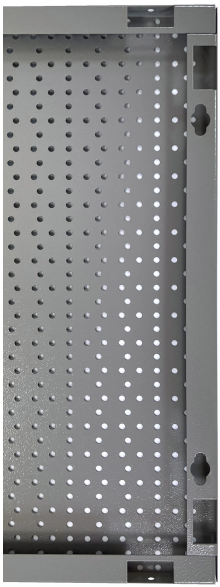

Accessories

Varëse, set prej 10 copave

Varëse 2 anësore, set prej 10 copave

Mbajtëse për Shpuese

Mbajtëse për çekan

Varëse me bulonë

Mbajtëse për dana, set 10 copë

Mbajtëse për kaçavida

Mbajtëse për laptop

Mbajtëse për çelësa