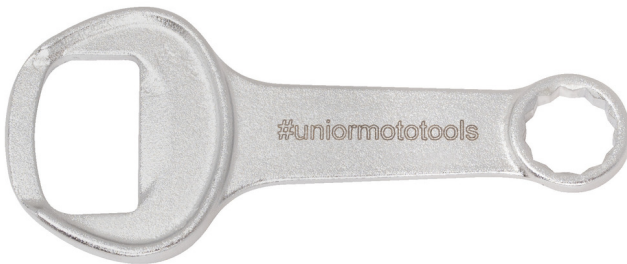

# Bottle opener

45/2MOTO

## Profielen

## Product attributen

- An essential tool for your workshop, garage, or toolbox. This must-have tool ensures you can enjoy a refreshing beverage after a hard day's work.
- gesmeed, volledig gehard en getemperd
- ring part of bottle opener with dimension 13 mm
- Reward yourself with a cold drink "When Work's Done".