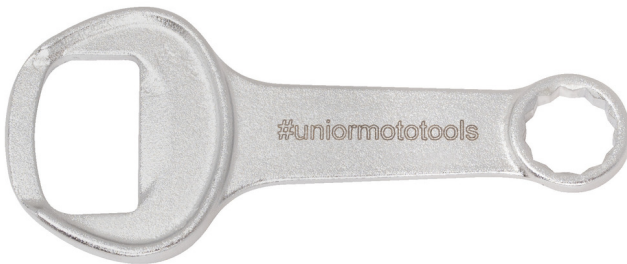

# Bottle opener

45/2MOTO

## Profili

## Atributi proizvoda

- An essential tool for your workshop, garage, or toolbox. This must-have tool ensures you can enjoy a refreshing beverage after a hard day's work.
- kovan, u cijelosti ojačan i zakaljen
- ring part of bottle opener with dimension 13 mm
- Reward yourself with a cold drink "When Work's Done".