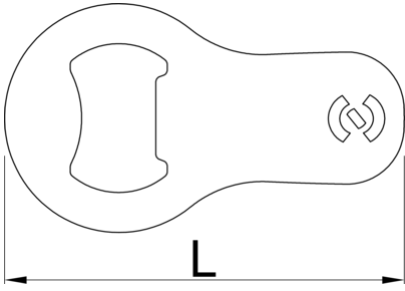

Mini bottle opener

45/2A

Product features

- A compact and portable addition to your everyday carry.
- Crafted from high-quality tool steel for exceptional durability.
- Designed with a sleek and compact form factor, making it perfect for attaching to your key ring.
- An essential tool for any occasion, whether you're camping, attending parties, or simply enjoying a cold beverage.

- Equipped with a sturdy fastening loop, allowing you to securely attach it to your key ring or other items.
- Upgrade your keychain with the Mini bottle opener, a reliable and stylish tool that ensures you're always prepared to pop open a bottle whenever the occasion calls for it.

	L	B	H	
629499	70	40	1,5	18

* Ürünlerin resimleri semboliktir. Bütün boyutlar mm ve ağırlık gram cinsindedir.

Usage (pictures)

Related products

Bottle opener with handle