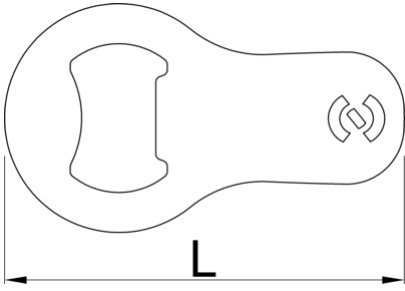

## Product features

- A compact and portable addition to your everyday carry.
- Crafted from high-quality tool steel for exceptional durability.
- Designed with a sleek and compact form factor, making it perfect for attaching to your key ring.
- An essential tool for any occasion, whether you're camping, attending parties, or simply enjoying a cold beverage.

- Equipped with a sturdy fastening loop, allowing you to securely attach it to your key ring or other items.
- Upgrade your keychain with the Mini bottle opener, a reliable and stylish tool that ensures you're always prepared to pop open a bottle whenever the occasion calls for it.

	<b>L</b>	<b>B</b>	<b>H</b>	
629499	70	40	1,5	18

\* Ürünlerin resimleri semboliktir. Bütün boyutlar mm ve ağırlık gram cinsindedir.