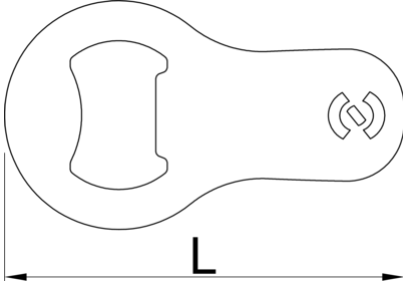

## Profiles

---

## Product features

- A compact and portable addition to your everyday carry.

- Crafted from high-quality tool steel for exceptional durability.
- Designed with a sleek and compact form factor, making it perfect for attaching to your key ring.
- An essential tool for any occasion, whether you're camping, attending parties, or simply enjoying a cold beverage.
- Equipped with a sturdy fastening loop, allowing you to securely attach it to your key ring or other items.
- Upgrade your keychain with the Mini bottle opener, a reliable and stylish tool that ensures you're always prepared to pop open a bottle whenever the occasion calls for it.

	<b>L</b>	<b>B</b>	<b>H</b>	
629499	70	40	1,5	18

\* Ürünlerin resimleri semboliktir. Bütün boyutlar mm ve ağırlık gram cinsindedir.