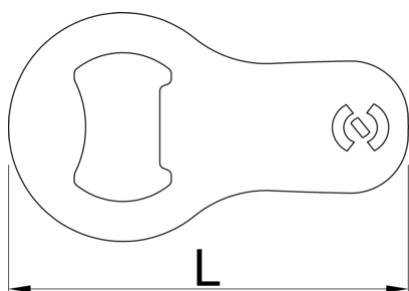

Mini bottle opener

45/2A

Product features

- A compact and portable addition to your everyday carry.
- Crafted from high-quality tool steel for exceptional durability.
- Designed with a sleek and compact form factor, making it perfect for attaching to your key ring.
- An essential tool for any occasion, whether you're camping, attending parties, or simply enjoying a cold beverage.

- Equipped with a sturdy fastening loop, allowing you to securely attach it to your key ring or other items.
- Upgrade your keychain with the Mini bottle opener, a reliable and stylish tool that ensures you're always prepared to pop open a bottle whenever the occasion calls for it.

	L	B	H	
629499	70	40	1,5	18

* Obrázky sú symbolické. Všetky rozmery sú v mm, hmotnosť je v g. Všetky udané rozmery sa môžu líšiť v rámci tolerancie.

Usage (pictures)

Related products

 Bottle opener with handle