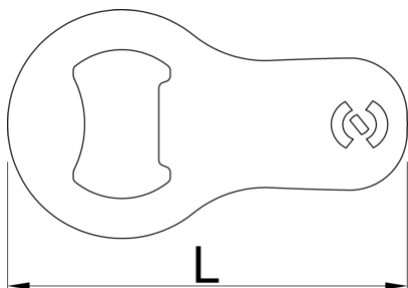

## Caracteristicile produsului

- A compact and portable addition to your everyday carry.
- Crafted from high-quality tool steel for exceptional durability.
- Designed with a sleek and compact form factor, making it perfect for attaching to your key ring.
- An essential tool for any occasion, whether you're camping, attending parties, or simply enjoying a cold beverage.

- Equipped with a sturdy fastening loop, allowing you to securely attach it to your key ring or other items.
- Upgrade your keychain with the Mini bottle opener, a reliable and stylish tool that ensures you're always prepared to pop open a bottle whenever the occasion calls for it.

	<b>L</b>	<b>B</b>	<b>H</b>	
629499	70	40	1,5	18

\* Imaginea produsului este simbolica. Toate dimensiunile sunt exprimate în mm, greutatea în grame.

0 (pictures)