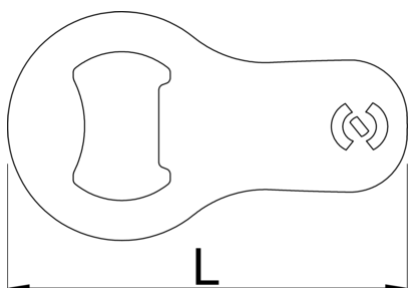

Mini bottle opener

45/2A

Profile

Caracteristicile produsului

- A compact and portable addition to your everyday carry.

- Crafted from high-quality tool steel for exceptional durability.
- Designed with a sleek and compact form factor, making it perfect for attaching to your key ring.
- An essential tool for any occasion, whether you're camping, attending parties, or simply enjoying a cold beverage.
- Equipped with a sturdy fastening loop, allowing you to securely attach it to your key ring or other items.
- Upgrade your keychain with the Mini bottle opener, a reliable and stylish tool that ensures you're always prepared to pop open a bottle whenever the occasion calls for it.

	L	B	H	
629499	70	40	1,5	18

* Imaginea produsului este simbolica. Toate dimensiunile sunt exprimate în mm, greutatea în grame.

0 (pictures)

Related products

 Bottle opener with handle