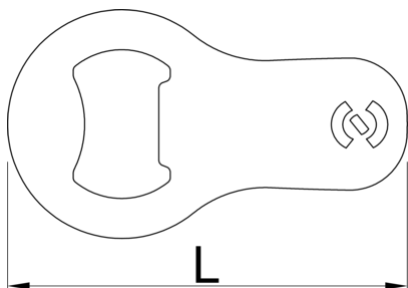

Mini bottle opener

45/2A

Caracteristicile produsului

- A compact and portable addition to your everyday carry.
- Crafted from high-quality tool steel for exceptional durability.
- Designed with a sleek and compact form factor, making it perfect for attaching to your key ring.
- An essential tool for any occasion, whether you're camping, attending parties, or simply enjoying a cold beverage.

- Equipped with a sturdy fastening loop, allowing you to securely attach it to your key ring or other items.
- Upgrade your keychain with the Mini bottle opener, a reliable and stylish tool that ensures you're always prepared to pop open a bottle whenever the occasion calls for it.

	L	B	H	
629499	70	40	1,5	18

* Imaginea produsului este simbolica. Toate dimensiunile sunt exprimate în mm, greutatea în grame.

0 (pictures)

Related products

 Bottle opener with handle