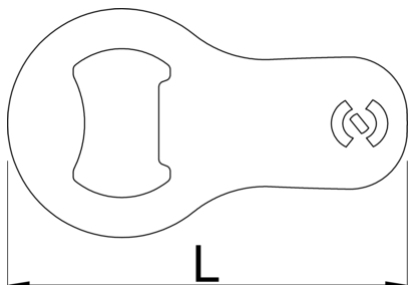

Mini bottle opener

45/2A

Profielen

Product attributen

- A compact and portable addition to your everyday carry.

- Crafted from high-quality tool steel for exceptional durability.
- Designed with a sleek and compact form factor, making it perfect for attaching to your key ring.
- An essential tool for any occasion, whether you're camping, attending parties, or simply enjoying a cold beverage.
- Equipped with a sturdy fastening loop, allowing you to securely attach it to your key ring or other items.
- Upgrade your keychain with the Mini bottle opener, a reliable and stylish tool that ensures you're always prepared to pop open a bottle whenever the occasion calls for it.

	L	B	H	
629499	70	40	1,5	18

* Afbeeldingen van producten zijn symbolisch. Alle afmetingen zijn in mm en gewicht in gram. Alle vermelde afmetingen kunnen variëren in tolerantie.

Gebruik (Afbeeldingen)

Gerelateerde producten