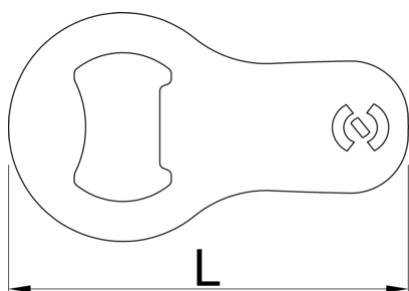

## Product attributen

- A compact and portable addition to your everyday carry.
- Crafted from high-quality tool steel for exceptional durability.
- Designed with a sleek and compact form factor, making it perfect for attaching to your key ring.
- An essential tool for any occasion, whether you're camping, attending parties, or simply enjoying a cold beverage.

- Equipped with a sturdy fastening loop, allowing you to securely attach it to your key ring or other items.
- Upgrade your keychain with the Mini bottle opener, a reliable and stylish tool that ensures you're always prepared to pop open a bottle whenever the occasion calls for it.

	<b>L</b>	<b>B</b>	<b>H</b>	
629499	70	40	1,5	18

\* Afbeeldingen van producten zijn symbolisch. Alle afmetingen zijn in mm en gewicht in gram. Alle vermelde afmetingen kunnen variëren in tolerantie.