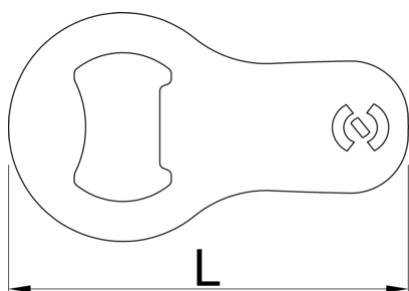

Mini bottle opener

45/2A

Product features

- A compact and portable addition to your everyday carry.
- Crafted from high-quality tool steel for exceptional durability.
- Designed with a sleek and compact form factor, making it perfect for attaching to your key ring.
- An essential tool for any occasion, whether you're camping, attending parties, or simply enjoying a cold beverage.

- Equipped with a sturdy fastening loop, allowing you to securely attach it to your key ring or other items.
- Upgrade your keychain with the Mini bottle opener, a reliable and stylish tool that ensures you're always prepared to pop open a bottle whenever the occasion calls for it.

	L	B	H	
629499	70	40	1,5	18

* Сликите на производите се симболични. Сите димензии се во мм, тежината е во грамови. Сите наведени димензии може да се разликуваат во ниво на толеранција

Usage (pictures)

Related products