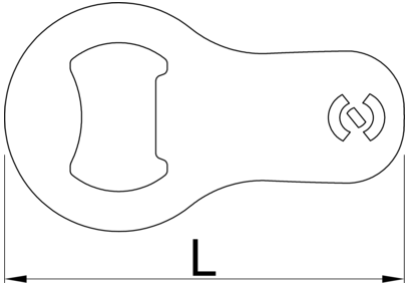

Mini bottle opener

45/2A

프로파일

제품 특징

- A compact and portable addition to your everyday carry.

- Crafted from high-quality tool steel for exceptional durability.
- Designed with a sleek and compact form factor, making it perfect for attaching to your key ring.
- An essential tool for any occasion, whether you're camping, attending parties, or simply enjoying a cold beverage.
- Equipped with a sturdy fastening loop, allowing you to securely attach it to your key ring or other items.
- Upgrade your keychain with the Mini bottle opener, a reliable and stylish tool that ensures you're always prepared to pop open a bottle whenever the occasion calls for it.

	L	B	H	
629499	70	40	1,5	18

* Images of products are symbolic. All dimensions are in mm, and weight is in grams. All listed dimensions may vary in tolerance.

사용법 (사진)

관련 제품

 Bottle opener with handle