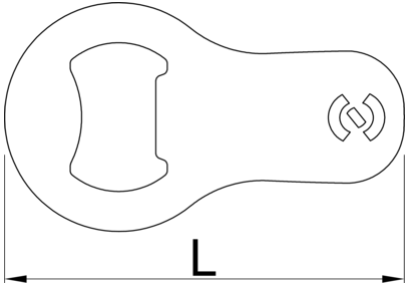

Mini bottle opener

45/2A

프로파일

제품 특징

- A compact and portable addition to your everyday carry.

- Crafted from high-quality tool steel for exceptional durability.
- Designed with a sleek and compact form factor, making it perfect for attaching to your key ring.
- An essential tool for any occasion, whether you're camping, attending parties, or simply enjoying a cold beverage.
- Equipped with a sturdy fastening loop, allowing you to securely attach it to your key ring or other items.
- Upgrade your keychain with the Mini bottle opener, a reliable and stylish tool that ensures you're always prepared to pop open a bottle whenever the occasion calls for it.

	L	B	H	
629499	70	40	1,5	18

* Images of products are symbolic. All dimensions are in mm, and weight in grams. All listed dimensions may vary in tolerance.

사용법 (사진)

관련 제품

 Bottle opener with handle