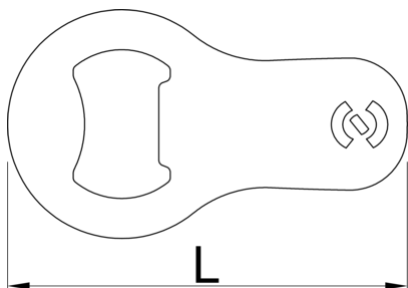

Mini bottle opener

45/2A

제품 특징

- A compact and portable addition to your everyday carry.
- Crafted from high-quality tool steel for exceptional durability.
- Designed with a sleek and compact form factor, making it perfect for attaching to your key ring.
- An essential tool for any occasion, whether you're camping, attending parties, or simply enjoying a cold beverage.

- Equipped with a sturdy fastening loop, allowing you to securely attach it to your key ring or other items.
- Upgrade your keychain with the Mini bottle opener, a reliable and stylish tool that ensures you're always prepared to pop open a bottle whenever the occasion calls for it.

Barcode	L	B	H	Weight
629499	70	40	1,5	18

* Images of products are symbolic. All dimensions are in mm, and weight in grams. All listed dimensions may vary in tolerance.

사용법 (사진)

관련 제품

 Bottle opener with handle