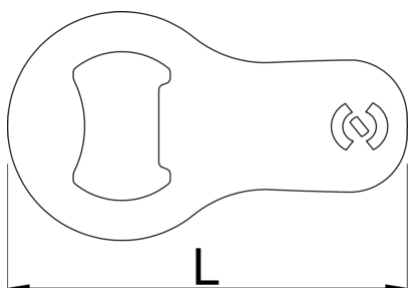

## Profili

---

## Attributi del prodotto

- A compact and portable addition to your everyday carry.

- Crafted from high-quality tool steel for exceptional durability.
- Designed with a sleek and compact form factor, making it perfect for attaching to your key ring.
- An essential tool for any occasion, whether you're camping, attending parties, or simply enjoying a cold beverage.
- Equipped with a sturdy fastening loop, allowing you to securely attach it to your key ring or other items.
- Upgrade your keychain with the Mini bottle opener, a reliable and stylish tool that ensures you're always prepared to pop open a bottle whenever the occasion calls for it.

	<b>L</b>	<b>B</b>	<b>H</b>	
629499	70	40	1,5	18

\* Le immagini dei prodotti sono puramente simboliche. Tutte le dimensioni sono in mm, peso in grammi.