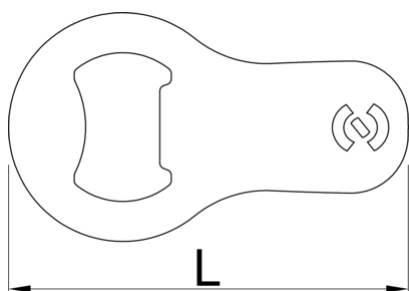

Mini bottle opener

45/2A

Attributi del prodotto

- A compact and portable addition to your everyday carry.
- Crafted from high-quality tool steel for exceptional durability.
- Designed with a sleek and compact form factor, making it perfect for attaching to your key ring.
- An essential tool for any occasion, whether you're camping, attending parties, or simply enjoying a cold beverage.

- Equipped with a sturdy fastening loop, allowing you to securely attach it to your key ring or other items.
- Upgrade your keychain with the Mini bottle opener, a reliable and stylish tool that ensures you're always prepared to pop open a bottle whenever the occasion calls for it.

	L	B	H	
629499	70	40	1,5	18

* Le immagini dei prodotti sono puramente simboliche. Tutte le dimensioni sono in mm, peso in grammi.

Utilizzo (pictures)

Related products

 Bottle opener with handle