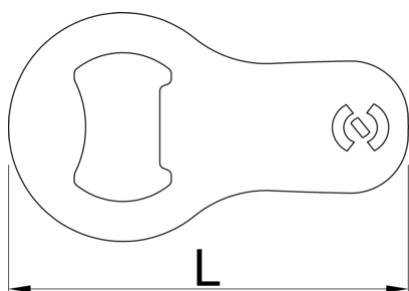

Mini bottle opener

45/2A

Termékjellemzők

- A compact and portable addition to your everyday carry.
- Crafted from high-quality tool steel for exceptional durability.
- Designed with a sleek and compact form factor, making it perfect for attaching to your key ring.
- An essential tool for any occasion, whether you're camping, attending parties, or simply enjoying a cold beverage.

- Equipped with a sturdy fastening loop, allowing you to securely attach it to your key ring or other items.
- Upgrade your keychain with the Mini bottle opener, a reliable and stylish tool that ensures you're always prepared to pop open a bottle whenever the occasion calls for it.

| | | | | |
|--|----------|----------|----------|---|
|  | L | B | H |  |
| 629499 | 70 | 40 | 1,5 | 18 |

* A termékképek illusztrációk. Minden feltüntetett méret milliméterben, a tömegek grammban. Az összes feltüntetett méret eltérhet a toleranciának megfelelően.