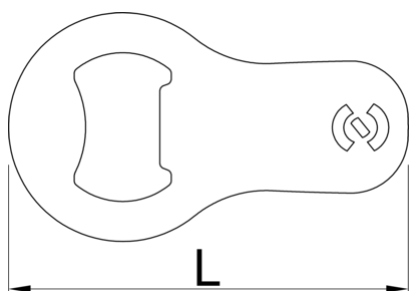

## Termékjellemzők

- A compact and portable addition to your everyday carry.
- Crafted from high-quality tool steel for exceptional durability.
- Designed with a sleek and compact form factor, making it perfect for attaching to your key ring.
- An essential tool for any occasion, whether you're camping, attending parties, or simply enjoying a cold beverage.

- Equipped with a sturdy fastening loop, allowing you to securely attach it to your key ring or other items.
- Upgrade your keychain with the Mini bottle opener, a reliable and stylish tool that ensures you're always prepared to pop open a bottle whenever the occasion calls for it.