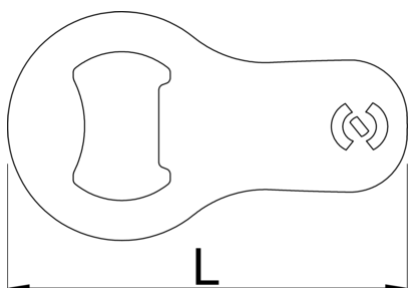

Mini bottle opener

45/2A

Profilok

Termékjellemzők

- A compact and portable addition to your everyday carry.

- Crafted from high-quality tool steel for exceptional durability.
- Designed with a sleek and compact form factor, making it perfect for attaching to your key ring.
- An essential tool for any occasion, whether you're camping, attending parties, or simply enjoying a cold beverage.
- Equipped with a sturdy fastening loop, allowing you to securely attach it to your key ring or other items.
- Upgrade your keychain with the Mini bottle opener, a reliable and stylish tool that ensures you're always prepared to pop open a bottle whenever the occasion calls for it.

	L	B	H	
629499	70	40	1,5	18

* A termékképek illusztrációk. Minden feltüntetett méret milliméterben, a tömegek grammban. Az összes feltüntetett méret eltérhet a toleranciának megfelelően.

Használat (pictures)