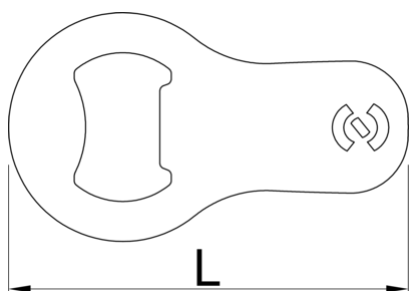

## Atributi proizvoda

- A compact and portable addition to your everyday carry.
- Crafted from high-quality tool steel for exceptional durability.
- Designed with a sleek and compact form factor, making it perfect for attaching to your key ring.
- An essential tool for any occasion, whether you're camping, attending parties, or simply enjoying a cold beverage.

- Equipped with a sturdy fastening loop, allowing you to securely attach it to your key ring or other items.
- Upgrade your keychain with the Mini bottle opener, a reliable and stylish tool that ensures you're always prepared to pop open a bottle whenever the occasion calls for it.

	<b>L</b>	<b>B</b>	<b>H</b>	
629499	70	40	1,5	18

\* Slike proizvoda su simbolične. Sve dimenzije su u mm, masa je u g.

upotreba (pictures)