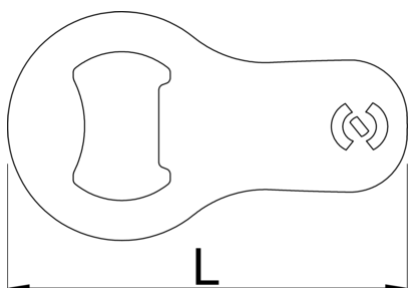

Mini bottle opener

45/2A

Profili

Atributi proizvoda

- A compact and portable addition to your everyday carry.

- Crafted from high-quality tool steel for exceptional durability.
- Designed with a sleek and compact form factor, making it perfect for attaching to your key ring.
- An essential tool for any occasion, whether you're camping, attending parties, or simply enjoying a cold beverage.
- Equipped with a sturdy fastening loop, allowing you to securely attach it to your key ring or other items.
- Upgrade your keychain with the Mini bottle opener, a reliable and stylish tool that ensures you're always prepared to pop open a bottle whenever the occasion calls for it.

	L	B	H	
629499	70	40	1,5	18

* Slike proizvoda su simbolične. Sve dimenzije su u mm, masa je u g.

upotreba (pictures)

Related products

 Bottle opener with handle