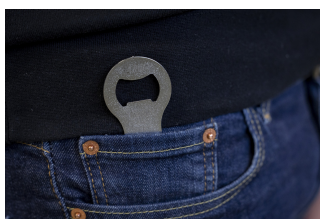

Mini bottle opener

45/2A

Atributi proizvoda

- A compact and portable addition to your everyday carry.
- Crafted from high-quality tool steel for exceptional durability.
- Designed with a sleek and compact form factor, making it perfect for attaching to your key ring.
- An essential tool for any occasion, whether you're camping, attending parties, or simply enjoying a cold beverage.

- Equipped with a sturdy fastening loop, allowing you to securely attach it to your key ring or other items.
- Upgrade your keychain with the Mini bottle opener, a reliable and stylish tool that ensures you're always prepared to pop open a bottle whenever the occasion calls for it.

	L	B	H	
629499	70	40	1,5	18

* Slike proizvoda su simbolične. Sve dimenzije su u mm, masa je u g.

upotreba (pictures)

Related products

 Bottle opener with handle