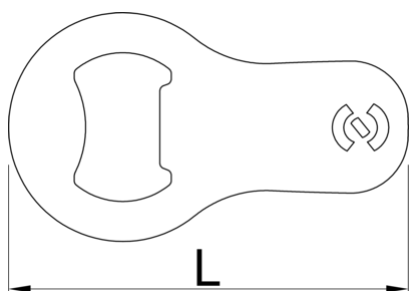

Mini bottle opener

45/2A

Atributi proizvoda

- A compact and portable addition to your everyday carry.
- Crafted from high-quality tool steel for exceptional durability.
- Designed with a sleek and compact form factor, making it perfect for attaching to your key ring.
- An essential tool for any occasion, whether you're camping, attending parties, or simply enjoying a cold beverage.

- Equipped with a sturdy fastening loop, allowing you to securely attach it to your key ring or other items.
- Upgrade your keychain with the Mini bottle opener, a reliable and stylish tool that ensures you're always prepared to pop open a bottle whenever the occasion calls for it.

	L	B	H	
629499	70	40	1,5	18

* Slike proizvoda su simbolične. Sve dimenzije su u mm, masa je u g.

upotreba (pictures)

Related products

 Bottle opener with handle