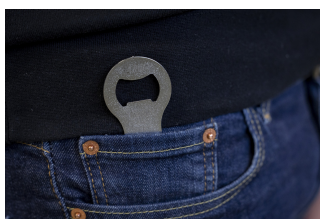

## Atributi proizvoda

- A compact and portable addition to your everyday carry.
- Crafted from high-quality tool steel for exceptional durability.
- Designed with a sleek and compact form factor, making it perfect for attaching to your key ring.
- An essential tool for any occasion, whether you're camping, attending parties, or simply enjoying a cold beverage.

- Equipped with a sturdy fastening loop, allowing you to securely attach it to your key ring or other items.
- Upgrade your keychain with the Mini bottle opener, a reliable and stylish tool that ensures you're always prepared to pop open a bottle whenever the occasion calls for it.