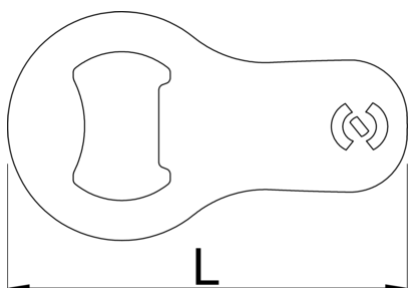

Mini bottle opener

45/2A

Profils

Description produit

- A compact and portable addition to your everyday carry.

- Crafted from high-quality tool steel for exceptional durability.
- Designed with a sleek and compact form factor, making it perfect for attaching to your key ring.
- An essential tool for any occasion, whether you're camping, attending parties, or simply enjoying a cold beverage.
- Equipped with a sturdy fastening loop, allowing you to securely attach it to your key ring or other items.
- Upgrade your keychain with the Mini bottle opener, a reliable and stylish tool that ensures you're always prepared to pop open a bottle whenever the occasion calls for it.

	L	B	H	
629499	70	40	1,5	18

* Les images des produits ne sont pas contractuelles. Toutes les dimensions sont en mm, les poids en grammes.

Utilisation (pictures)

Related products

 Bottle opener with handle