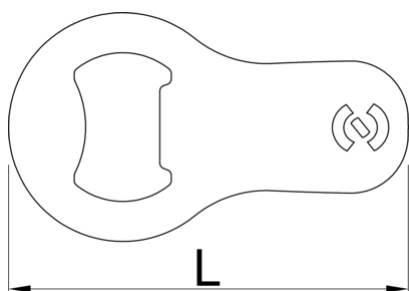

## Description produit

- A compact and portable addition to your everyday carry.
- Crafted from high-quality tool steel for exceptional durability.
- Designed with a sleek and compact form factor, making it perfect for attaching to your key ring.
- An essential tool for any occasion, whether you're camping, attending parties, or simply enjoying a cold beverage.

- Equipped with a sturdy fastening loop, allowing you to securely attach it to your key ring or other items.
- Upgrade your keychain with the Mini bottle opener, a reliable and stylish tool that ensures you're always prepared to pop open a bottle whenever the occasion calls for it.

	<b>L</b>	<b>B</b>	<b>H</b>	
629499	70	40	1,5	18

\* Les images des produits ne sont pas contractuelles. Toutes les dimensions sont en mm, les poids en grammes.