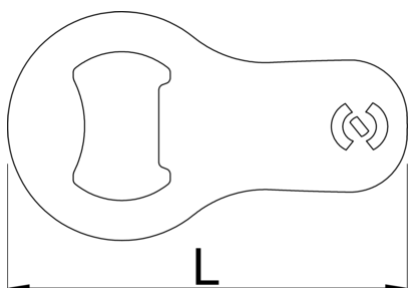

## Profils

---

## Description produit

- A compact and portable addition to your everyday carry.

- Crafted from high-quality tool steel for exceptional durability.
- Designed with a sleek and compact form factor, making it perfect for attaching to your key ring.
- An essential tool for any occasion, whether you're camping, attending parties, or simply enjoying a cold beverage.
- Equipped with a sturdy fastening loop, allowing you to securely attach it to your key ring or other items.
- Upgrade your keychain with the Mini bottle opener, a reliable and stylish tool that ensures you're always prepared to pop open a bottle whenever the occasion calls for it.

	<b>L</b>	<b>B</b>	<b>H</b>	
629499	70	40	1,5	18

\* Les images des produits ne sont pas contractuelles. Toutes les dimensions sont en mm, les poids en grammes.