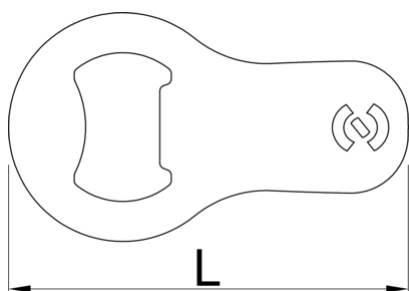

Mini bottle opener

45/2A

Description produit

- A compact and portable addition to your everyday carry.
- Crafted from high-quality tool steel for exceptional durability.
- Designed with a sleek and compact form factor, making it perfect for attaching to your key ring.
- An essential tool for any occasion, whether you're camping, attending parties, or simply enjoying a cold beverage.

- Equipped with a sturdy fastening loop, allowing you to securely attach it to your key ring or other items.
- Upgrade your keychain with the Mini bottle opener, a reliable and stylish tool that ensures you're always prepared to pop open a bottle whenever the occasion calls for it.

	L	B	H	
629499	70	40	1,5	18

* Les images des produits ne sont pas contractuelles. Toutes les dimensions sont en mm, les poids en grammes.

Utilisation (pictures)

Related products

 Bottle opener with handle