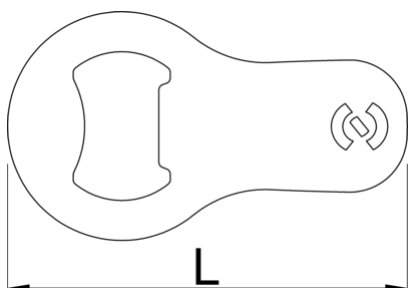

## Profiles

---

## Product features

- A compact and portable addition to your everyday carry.

- Crafted from high-quality tool steel for exceptional durability.
- Designed with a sleek and compact form factor, making it perfect for attaching to your key ring.
- An essential tool for any occasion, whether you're camping, attending parties, or simply enjoying a cold beverage.
- Equipped with a sturdy fastening loop, allowing you to securely attach it to your key ring or other items.
- Upgrade your keychain with the Mini bottle opener, a reliable and stylish tool that ensures you're always prepared to pop open a bottle whenever the occasion calls for it.

	<b>L</b>	<b>B</b>	<b>H</b>	
629499	70	40	1,5	18

\* Images of products are symbolic. All dimensions are in mm, and weight in grams. All listed dimensions may vary in tolerance.