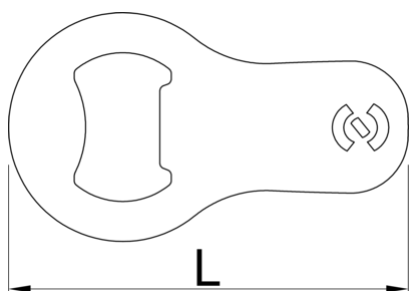

## Product features

- A compact and portable addition to your everyday carry.
- Crafted from high-quality tool steel for exceptional durability.
- Designed with a sleek and compact form factor, making it perfect for attaching to your key ring.
- An essential tool for any occasion, whether you're camping, attending parties, or simply enjoying a cold beverage.

- Equipped with a sturdy fastening loop, allowing you to securely attach it to your key ring or other items.
- Upgrade your keychain with the Mini bottle opener, a reliable and stylish tool that ensures you're always prepared to pop open a bottle whenever the occasion calls for it.

Barcode	L	B	H	Weight
629499	70	40	1,5	18

\* Images of products are symbolic. All dimensions are in mm, and weight in grams. All listed dimensions may vary in tolerance.