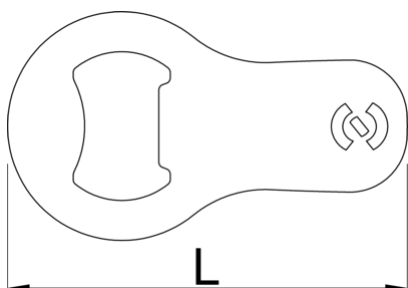

Mini bottle opener

45/2A

Profiles

Product features

- A compact and portable addition to your everyday carry.

- Crafted from high-quality tool steel for exceptional durability.
- Designed with a sleek and compact form factor, making it perfect for attaching to your key ring.
- An essential tool for any occasion, whether you're camping, attending parties, or simply enjoying a cold beverage.
- Equipped with a sturdy fastening loop, allowing you to securely attach it to your key ring or other items.
- Upgrade your keychain with the Mini bottle opener, a reliable and stylish tool that ensures you're always prepared to pop open a bottle whenever the occasion calls for it.

	L	B	H	
629499	70	40	1,5	18

* Images of products are symbolic. All dimensions are in mm, and weight is in grams. All listed dimensions may vary in tolerance.

Usage (pictures)

Related products

 Bottle opener with handle