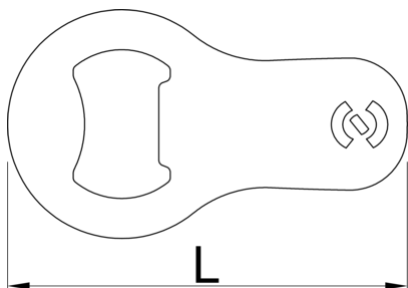

Mini bottle opener

45/2A

Vlastnosti produktu

- A compact and portable addition to your everyday carry.
- Crafted from high-quality tool steel for exceptional durability.
- Designed with a sleek and compact form factor, making it perfect for attaching to your key ring.
- An essential tool for any occasion, whether you're camping, attending parties, or simply enjoying a cold beverage.

- Equipped with a sturdy fastening loop, allowing you to securely attach it to your key ring or other items.
- Upgrade your keychain with the Mini bottle opener, a reliable and stylish tool that ensures you're always prepared to pop open a bottle whenever the occasion calls for it.

	L	B	H	
629499	70	40	1,5	18

* Obrázky produktů jsou symbolické. Všechny rozměry jsou v mm a hmotnost v gramech. Všechny uvedené rozměry se mohou lišit v toleranci.

Používání (obrázky)

Související produkty