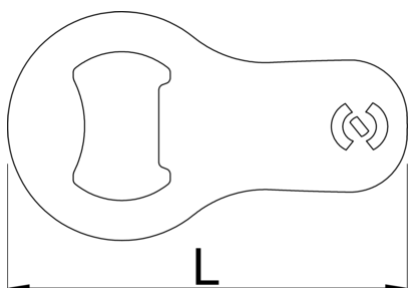

Mini bottle opener

45/2A

配置文件

产品属性

- A compact and portable addition to your everyday carry.

- Crafted from high-quality tool steel for exceptional durability.
- Designed with a sleek and compact form factor, making it perfect for attaching to your key ring.
- An essential tool for any occasion, whether you're camping, attending parties, or simply enjoying a cold beverage.
- Equipped with a sturdy fastening loop, allowing you to securely attach it to your key ring or other items.
- Upgrade your keychain with the Mini bottle opener, a reliable and stylish tool that ensures you're always prepared to pop open a bottle whenever the occasion calls for it.

	L	B	H	
629499	70	40	1,5	18

* Images of products are symbolic. All dimensions are in mm, and weight in grams. All listed dimensions may vary in tolerance.

用途 (pictures)

Related products

 Bottle opener with handle