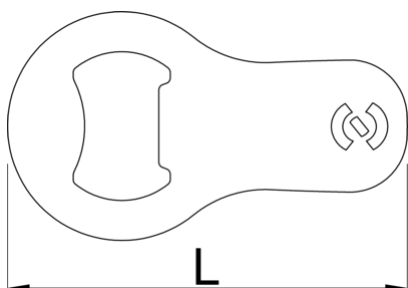

Mini bottle opener

45/2A

配置文件

产品属性

- A compact and portable addition to your everyday carry.

- Crafted from high-quality tool steel for exceptional durability.
- Designed with a sleek and compact form factor, making it perfect for attaching to your key ring.
- An essential tool for any occasion, whether you're camping, attending parties, or simply enjoying a cold beverage.
- Equipped with a sturdy fastening loop, allowing you to securely attach it to your key ring or other items.
- Upgrade your keychain with the Mini bottle opener, a reliable and stylish tool that ensures you're always prepared to pop open a bottle whenever the occasion calls for it.

	L	B	H	
629499	70	40	1,5	18

* Images of products are symbolic. All dimensions are in mm, and weight is in grams. All listed dimensions may vary in tolerance.

用途 (pictures)

Related products

 Bottle opener with handle