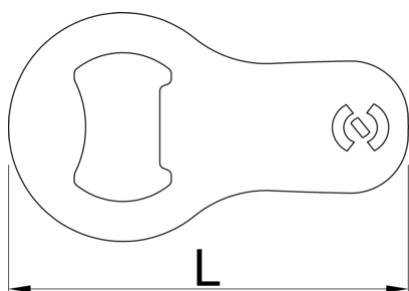

Mini bottle opener

45/2A

产品属性

- A compact and portable addition to your everyday carry.
- Crafted from high-quality tool steel for exceptional durability.
- Designed with a sleek and compact form factor, making it perfect for attaching to your key ring.
- An essential tool for any occasion, whether you're camping, attending parties, or simply enjoying a cold beverage.

- Equipped with a sturdy fastening loop, allowing you to securely attach it to your key ring or other items.
- Upgrade your keychain with the Mini bottle opener, a reliable and stylish tool that ensures you're always prepared to pop open a bottle whenever the occasion calls for it.

Barcode	L	B	H	Weight
629499	70	40	1,5	18

* Images of products are symbolic. All dimensions are in mm, and weight in grams. All listed dimensions may vary in tolerance.

用途 (pictures)

Related products

 Bottle opener with handle