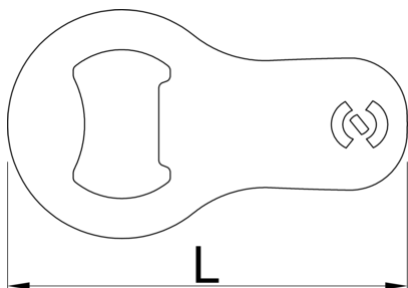

## Atributi proizvoda

- A compact and portable addition to your everyday carry.
- Crafted from high-quality tool steel for exceptional durability.
- Designed with a sleek and compact form factor, making it perfect for attaching to your key ring.
- An essential tool for any occasion, whether you're camping, attending parties, or simply enjoying a cold beverage.

- Equipped with a sturdy fastening loop, allowing you to securely attach it to your key ring or other items.
- Upgrade your keychain with the Mini bottle opener, a reliable and stylish tool that ensures you're always prepared to pop open a bottle whenever the occasion calls for it.

	<b>L</b>	<b>B</b>	<b>H</b>	
629499	70	40	1,5	18

\* Slike proizvoda su simbolične. Sve dimenzije su u mm, masa je u g.