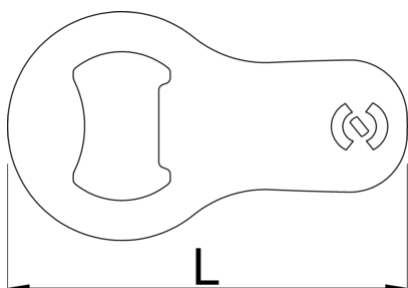

## Profili

---

## Atributi proizvoda

- A compact and portable addition to your everyday carry.

- Crafted from high-quality tool steel for exceptional durability.
- Designed with a sleek and compact form factor, making it perfect for attaching to your key ring.
- An essential tool for any occasion, whether you're camping, attending parties, or simply enjoying a cold beverage.
- Equipped with a sturdy fastening loop, allowing you to securely attach it to your key ring or other items.
- Upgrade your keychain with the Mini bottle opener, a reliable and stylish tool that ensures you're always prepared to pop open a bottle whenever the occasion calls for it.

|  |          |          |          |   |
|--|----------|----------|----------|---|
|  | <b>L</b> | <b>B</b> | <b>H</b> |  |
| 629499   | 70       | 40       | 1,5      | 18  |

\* Slike proizvoda su simbolične. Sve dimenzije su u mm, masa je u g.