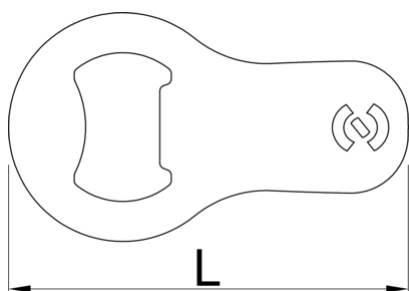

## Atributi proizvoda

- A compact and portable addition to your everyday carry.
- Crafted from high-quality tool steel for exceptional durability.
- Designed with a sleek and compact form factor, making it perfect for attaching to your key ring.
- An essential tool for any occasion, whether you're camping, attending parties, or simply enjoying a cold beverage.

- Equipped with a sturdy fastening loop, allowing you to securely attach it to your key ring or other items.
- Upgrade your keychain with the Mini bottle opener, a reliable and stylish tool that ensures you're always prepared to pop open a bottle whenever the occasion calls for it.

	<b>L</b>	<b>B</b>	<b>H</b>	
629499	70	40	1,5	18

\* Slike proizvoda su simbolične. Sve dimenzije su u mm, masa je u g.