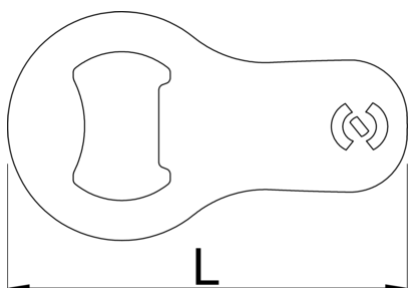

## Профили

---

## Параметри на продукта

- A compact and portable addition to your everyday carry.

- Crafted from high-quality tool steel for exceptional durability.
- Designed with a sleek and compact form factor, making it perfect for attaching to your key ring.
- An essential tool for any occasion, whether you're camping, attending parties, or simply enjoying a cold beverage.
- Equipped with a sturdy fastening loop, allowing you to securely attach it to your key ring or other items.
- Upgrade your keychain with the Mini bottle opener, a reliable and stylish tool that ensures you're always prepared to pop open a bottle whenever the occasion calls for it.

	<b>L</b>	<b>B</b>	<b>H</b>	
629499	70	40	1,5	18

\* Снимките на продуктите са символични. Всички размери са в мм., теглото е в грамове .