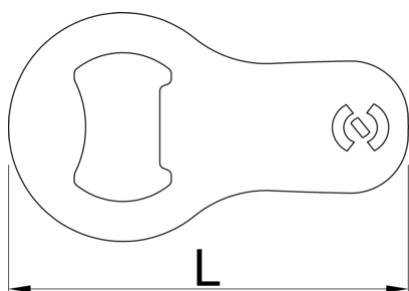

Мини отварачка за бутилки

45/2A

Параметри на продукта

- A compact and portable addition to your everyday carry.
- Crafted from high-quality tool steel for exceptional durability.
- Designed with a sleek and compact form factor, making it perfect for attaching to your key ring.
- An essential tool for any occasion, whether you're camping, attending parties, or simply enjoying a cold beverage.

- Equipped with a sturdy fastening loop, allowing you to securely attach it to your key ring or other items.
- Upgrade your keychain with the Mini bottle opener, a reliable and stylish tool that ensures you're always prepared to pop open a bottle whenever the occasion calls for it.

	L	B	H	
629499	70	40	1,5	18

* Снимките на продуктите са символични. Всички размери са в мм., теглото е в грамове .

Употреба (снимки)

Свързани продукти

 Отварачка за бутилки с дръжка