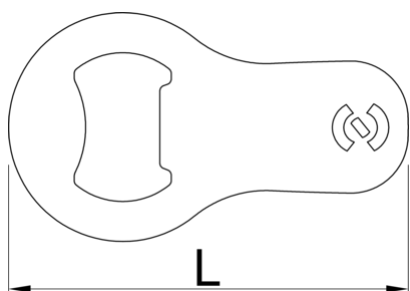

Мини отварачка за бутилки

45/2A

Параметри на продукта

- A compact and portable addition to your everyday carry.
- Crafted from high-quality tool steel for exceptional durability.
- Designed with a sleek and compact form factor, making it perfect for attaching to your key ring.
- An essential tool for any occasion, whether you're camping, attending parties, or simply enjoying a cold beverage.

- Equipped with a sturdy fastening loop, allowing you to securely attach it to your key ring or other items.
- Upgrade your keychain with the Mini bottle opener, a reliable and stylish tool that ensures you're always prepared to pop open a bottle whenever the occasion calls for it.

	L	B	H	
629499	70	40	1,5	18

* Снимките на продуктите са символични. Всички размери са в мм., теглото е в грамове .

Употреба (снимки)

Свързани продукти

 Отварачка за бутилки с дръжка