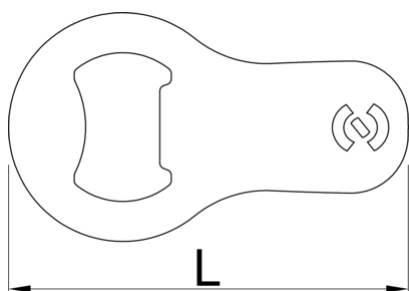

Mini bottle opener

45/2A

Product attributen

- A compact and portable addition to your everyday carry.
- Crafted from high-quality tool steel for exceptional durability.
- Designed with a sleek and compact form factor, making it perfect for attaching to your key ring.
- An essential tool for any occasion, whether you're camping, attending parties, or simply enjoying a cold beverage.

- Equipped with a sturdy fastening loop, allowing you to securely attach it to your key ring or other items.
- Upgrade your keychain with the Mini bottle opener, a reliable and stylish tool that ensures you're always prepared to pop open a bottle whenever the occasion calls for it.

	L	B	H	
629499	70	40	1,5	18

* Afbeeldingen van producten zijn symbolisch. Alle afmetingen zijn in mm, en het gewicht in grammen. Alle vermelde afmetingen kunnen variëren in tolerantie.

Gebruik (Afbeeldingen)