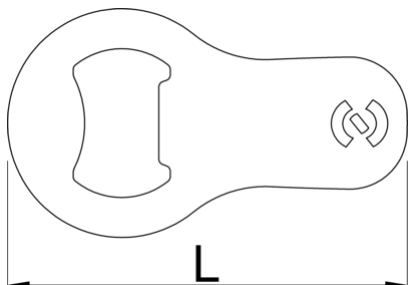

## Profielen

---

## Product attributen

- A compact and portable addition to your everyday carry.

- Crafted from high-quality tool steel for exceptional durability.
- Designed with a sleek and compact form factor, making it perfect for attaching to your key ring.
- An essential tool for any occasion, whether you're camping, attending parties, or simply enjoying a cold beverage.
- Equipped with a sturdy fastening loop, allowing you to securely attach it to your key ring or other items.
- Upgrade your keychain with the Mini bottle opener, a reliable and stylish tool that ensures you're always prepared to pop open a bottle whenever the occasion calls for it.

	<b>L</b>	<b>B</b>	<b>H</b>	
629499	70	40	1,5	18

\* Afbeeldingen van producten zijn symbolisch. Alle afmetingen zijn in mm, en het gewicht in grammen. Alle vermelde afmetingen kunnen variëren in tolerantie.