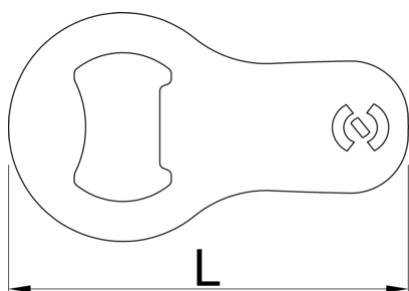

## Product features

- A compact and portable addition to your everyday carry.
- Crafted from high-quality tool steel for exceptional durability.
- Designed with a sleek and compact form factor, making it perfect for attaching to your key ring.
- An essential tool for any occasion, whether you're camping, attending parties, or simply enjoying a cold beverage.

- Equipped with a sturdy fastening loop, allowing you to securely attach it to your key ring or other items.
- Upgrade your keychain with the Mini bottle opener, a reliable and stylish tool that ensures you're always prepared to pop open a bottle whenever the occasion calls for it.

|  | L  | B  | H   |  |
|--|----|----|-----|---|
| 629499   | 70 | 40 | 1,5 | 18  |

\* Images of products are symbolic. All dimensions are in mm, and weight in grams. All listed dimensions may vary in tolerance.