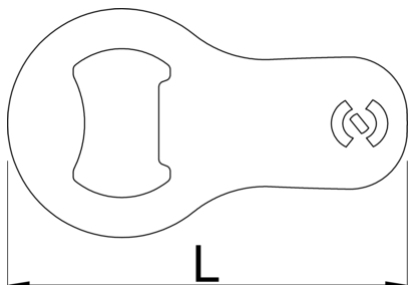

## Profiles

---

## Product features

- A compact and portable addition to your everyday carry.

- Crafted from high-quality tool steel for exceptional durability.
- Designed with a sleek and compact form factor, making it perfect for attaching to your key ring.
- An essential tool for any occasion, whether you're camping, attending parties, or simply enjoying a cold beverage.
- Equipped with a sturdy fastening loop, allowing you to securely attach it to your key ring or other items.
- Upgrade your keychain with the Mini bottle opener, a reliable and stylish tool that ensures you're always prepared to pop open a bottle whenever the occasion calls for it.

	<b>L</b>	<b>B</b>	<b>H</b>	
629499	70	40	1,5	18

\* Images of products are symbolic. All dimensions are in mm, and weight in grams. All listed dimensions may vary in tolerance.