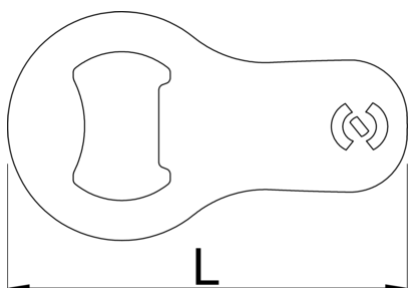

Mini bottle opener

45/2A

Profiles

Product features

- A compact and portable addition to your everyday carry.

- Crafted from high-quality tool steel for exceptional durability.
- Designed with a sleek and compact form factor, making it perfect for attaching to your key ring.
- An essential tool for any occasion, whether you're camping, attending parties, or simply enjoying a cold beverage.
- Equipped with a sturdy fastening loop, allowing you to securely attach it to your key ring or other items.
- Upgrade your keychain with the Mini bottle opener, a reliable and stylish tool that ensures you're always prepared to pop open a bottle whenever the occasion calls for it.

	L	B	H	
629499	70	40	1,5	18

* Imazhet e produkteve janë simbolike. Të gjitha dimensionet janë në mm, pesha në gram. Të gjitha dimensionet e listuara mund të ndryshojnë në tolerancë.

Usage (pictures)

Related products