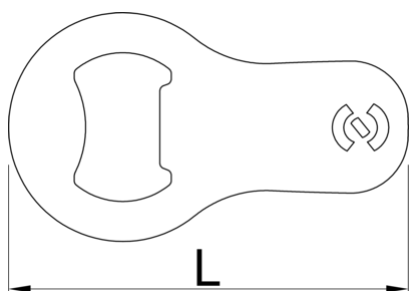

Mini bottle opener

45/2A

Product features

- A compact and portable addition to your everyday carry.
- Crafted from high-quality tool steel for exceptional durability.
- Designed with a sleek and compact form factor, making it perfect for attaching to your key ring.
- An essential tool for any occasion, whether you're camping, attending parties, or simply enjoying a cold beverage.

- Equipped with a sturdy fastening loop, allowing you to securely attach it to your key ring or other items.
- Upgrade your keychain with the Mini bottle opener, a reliable and stylish tool that ensures you're always prepared to pop open a bottle whenever the occasion calls for it.

	L	B	H	
629499	70	40	1,5	18

* Imazhet e produkteve janë simbolike. Të gjitha dimensionet janë në mm, pesha në gram. Të gjitha dimensionet e listuara mund të ndryshojnë në tolerancë.

Usage (pictures)

Related products